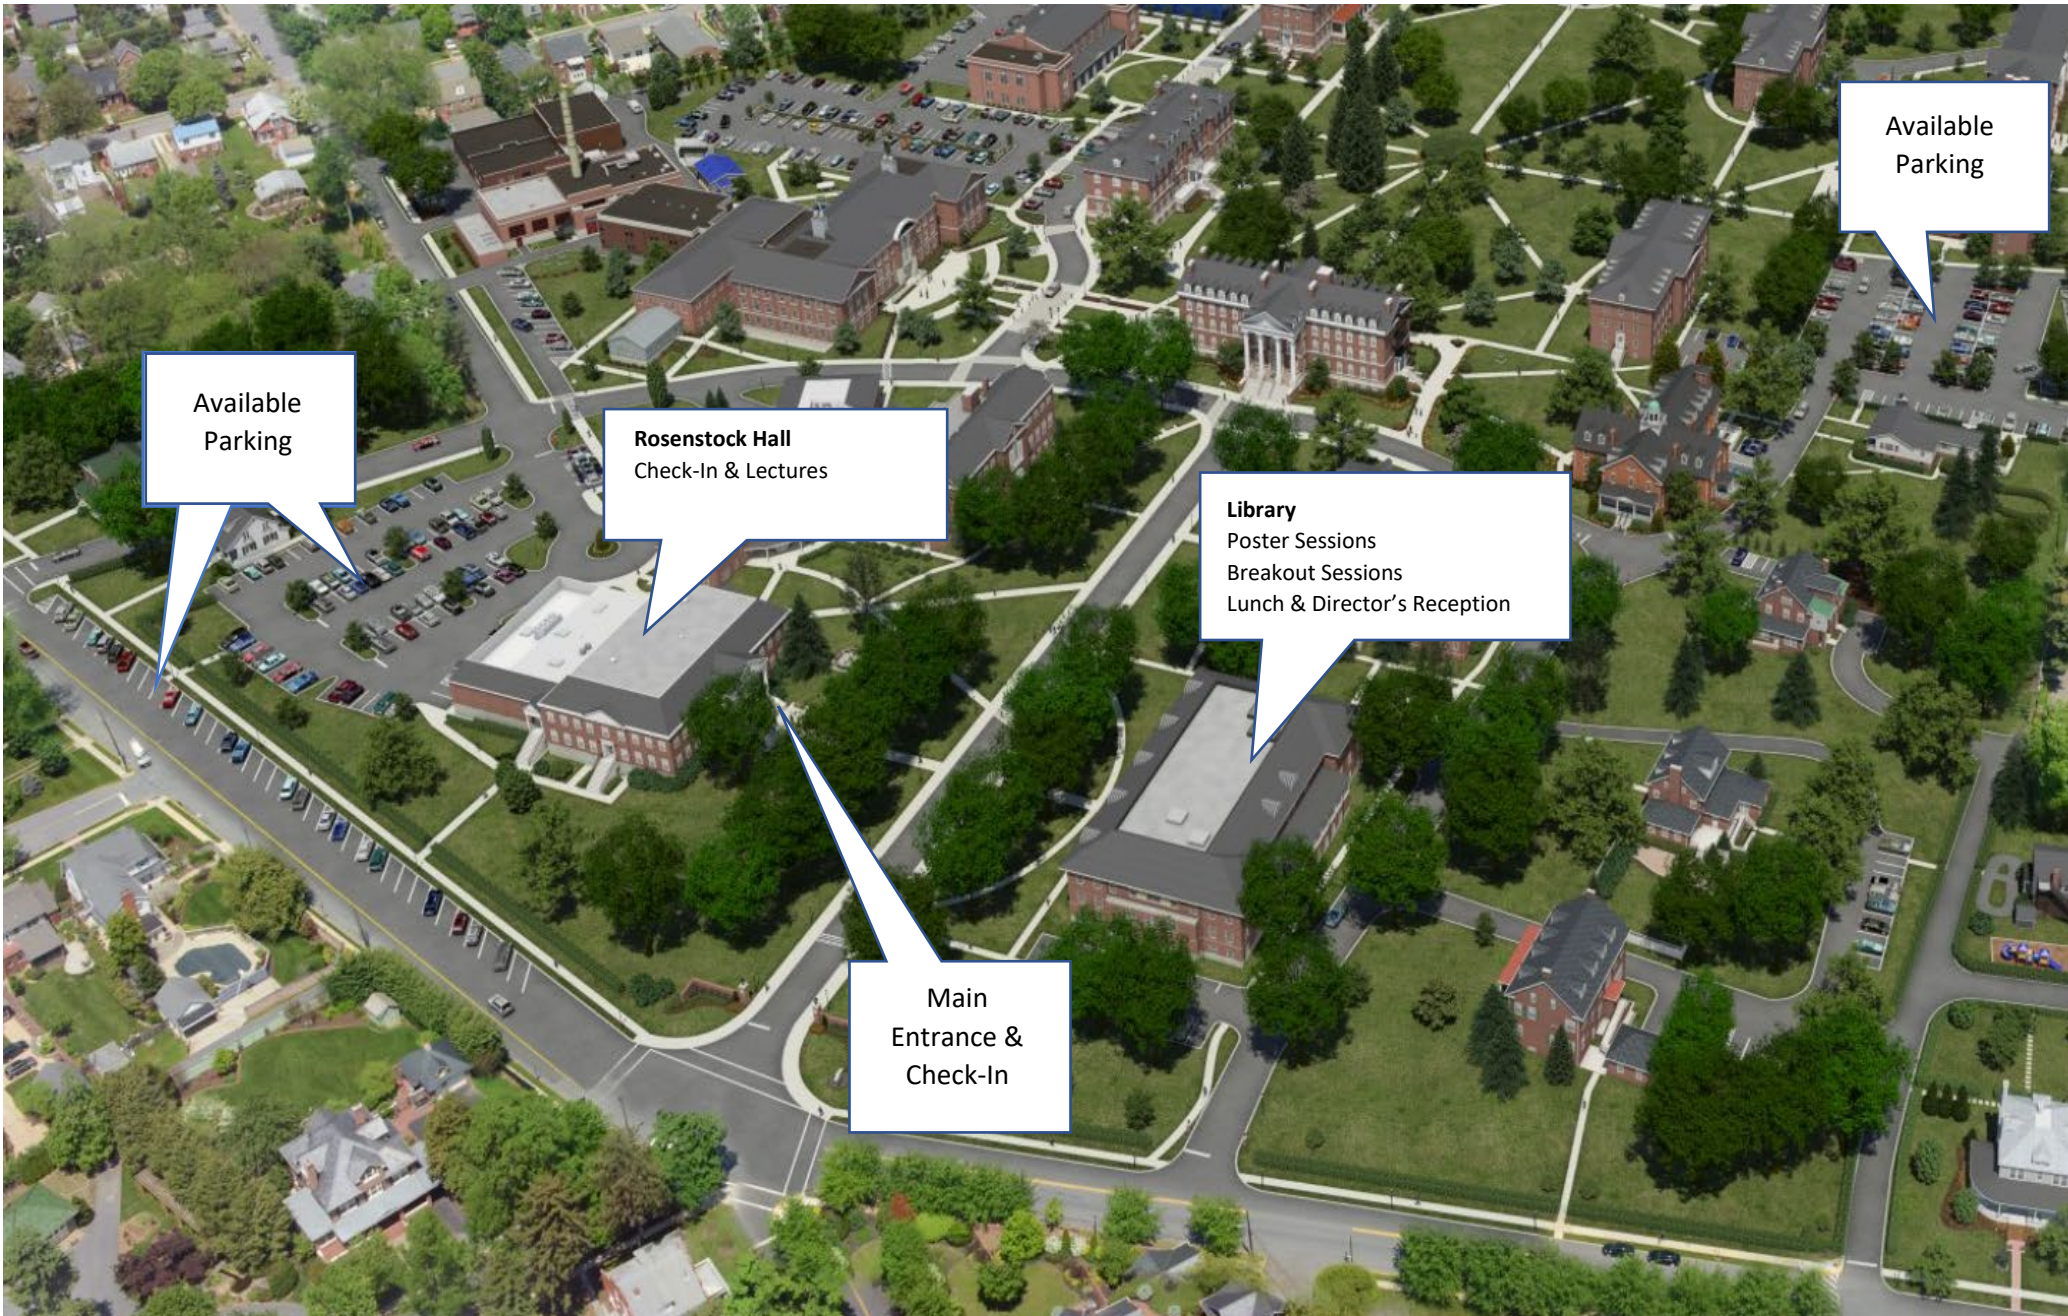

# Hood College

Campus Map  
401 Rosemont Avenue  
Frederick, MD

Available  
Parking

**Rosenstock Hall**  
Check-In & Lectures

**Library**  
Poster Sessions  
Breakout Sessions  
Lunch & Director's Reception

Main  
Entrance &  
Check-In

Available  
Parking